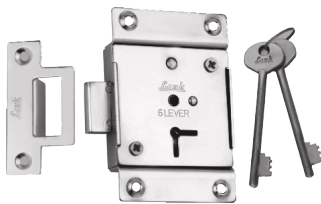

HT-8003

HT-8002

CB LT - 2

Product Description	Code	MRP	Std. Pkg.
Cupboard Lock 6 Levers 85mm (Universal)	802	553	150
Cupboard Lock 6 Levers 65mm (Universal)	803	445	200
Cupboard Lock 20/23mm Cylinder	CB LT-2	419	100
Cupboard Lock 29/32mm Cylinder	CB LT-2	469	100
Pin Cylinder Drawer Cup board Lock 20/25mm Cylinder	8002	709	100
Pin Cylinder Drawer Cupboard Lock 32mm Cylinder	8002	759	100
Pin Cylinder Drawer Cupboard Lock 38mm Cylinder	8002	839	100
Pin Cylinder Drawer Cupboard Lock 20mm Cylinder	8003	419	100
Pin Cylinder Drawer Cupboard Lock 25mm Cylinder	8003	459	100
Pin Cylinder Drawer Cupboard Lock 32mm Cylinder	8003	509	100
Pin Cylinder Sliding Lock 25mm Cylinder	8004	749	60
Pin Cylinder Sliding Lock 32mm Cylinder	8004	829	60