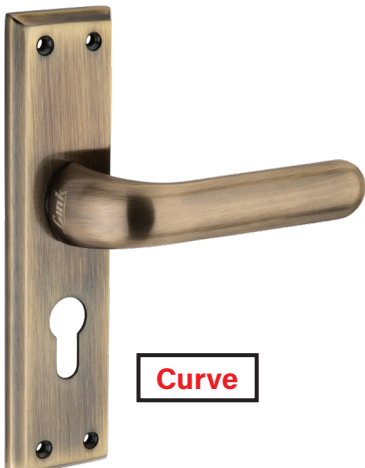

SAFEX STANDARD

Link

Stay safe, with
Link Locks

Lilly

Product Features

- Aesthetically well thought design.
- High Quality lacquered for long lasting finish.

Product Description	MRP ATQ	MRP-SS	MRP-GS	Std. Pkg.
8" HT CY Handle BSK	5069	5069	5251	12
8" HT CY Handle OSK	5215	5215	5396	12
10" HT CY Handle BSK	6157	6097	6398	12
10" HT CY Handle OSK	6300	6240	6542	12

Lotus

Product Features

- Aesthetically well thought design.
- High Quality lacquered for long lasting finish.

Product Description	MRP ATQ	MRP-SS	MRP-GS	Std. Pkg.
8" HT CY Handle BSK	4769	4950	4708	12
8" HT CY Handle OSK	4889	4828	5070	12
10" HT CY Handle BSK	5373	5311	5615	12
10" HT CY Handle OSK	5493	5432	5734	12