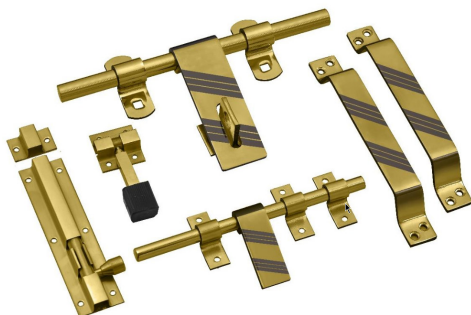

AL-DROP KIT 4 MM

Product Features

- 04 mm Stainless steel Al-Drop Kit.
- Perfect finish to add elegance to the Home.
- Made in India Product.
- Available in Both SS & Antique finish.

Product Description	MRP	Std. Pkg.
AL-DROP KIT 4 MM (SS)	1590	16
AL-DROP KIT 4 MM (Antique)	2090	16